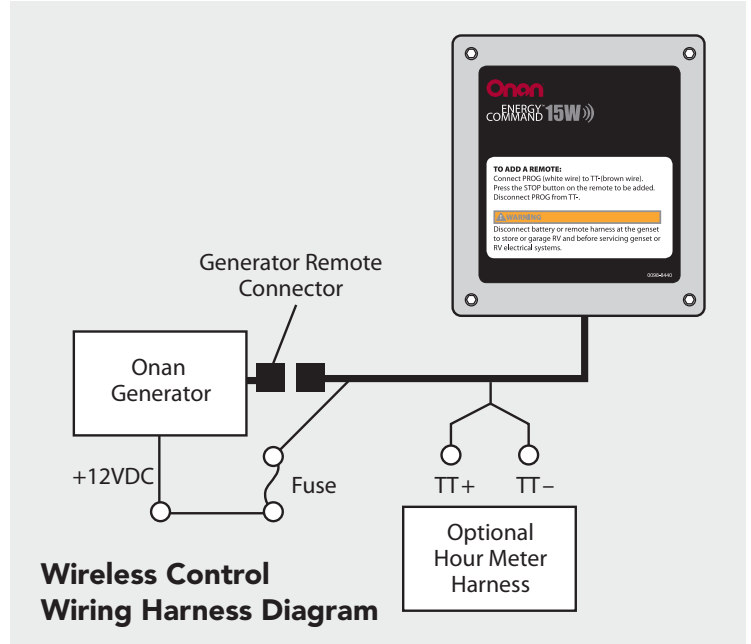

ONAN PUTS RV POWER IN THE PALM OF YOUR HANDS

Introducing Onan® Energy Command™ 15W (EC-15W)

The Onan EC-15W is a cost-effective wireless generator remote control with the following benefits:

- Remotely starts and stops a generator from up to 100' away
- Compatible with all current model Onan RV generators
- Easy for any RV owner to install; instructions included
- Works with current remote switches and control panels*

Onan Energy Command 15W consists of a receiver that is wired to the generator and a hand-held transmitter that is used to remotely start and stop the generator.

* To use in conjunction with other remote switches, the proper "Y" harness must be separately purchased and installed.

ENERGY
COMMAND™

Features:

- Start your Onan RV generator from up to 100' away
- Compatible with all current model Onan RV generators: MicroLite, MicroQuiet, Marquis & Quiet Diesel
- Easy customer installation with included instructions
- Accommodates up to four remotes
- Works in conjunction with current remote switches
- Digitally encrypted code ensures remote starts only your generator
- Remote can be used as a keychain or can be wall mounted
- LED indicator confirms remote transmission

Specifications

- Operating temp range: -40C to 60C (-40F to 140F)
- Operating voltage range: 8 to 17Vdc
- Max. current through start/stop relays: 4Adc (typically a few mA)
- Nominal current draw: 10mA (12V) 150mA (12Vdc) when button is pressed
- Reverse polarity protected, Short circuit protected = 5A standard automotive fuse on input
- RF transmitting frequency range: 305.3 - 306.3mHz
- Installed transmitter range: ~100ft typical
- Tested to comply with FCC standards
- Estimated transmitter battery life: 2-5 years depending on use
- Security: 1 in 2,000,000 chance of repeating codes
- Number of remotes possible: 4
- Vibration tested to typical road and engine induced vibration levels
- Tested in high humidity and water spray environments
- Road tested