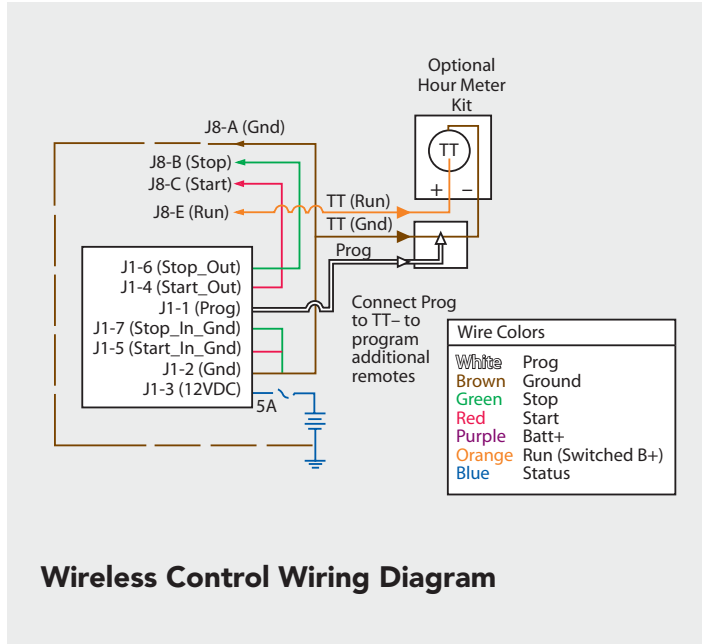

ONAN PUTS RV POWER IN THE PALM OF YOUR HANDS

Introducing Onan® Energy Command™ 15W (EC-15W)

The Onan EC-15W is a cost-effective wireless generator remote control with the following benefits:

- Remotely starts and stops a generator from up to 100' away
- Compatible with all current model Onan RV generators
- Easy for any RV owner to install; instructions included
- Works with current remote switches and control panels*

Onan Energy Command 15W consists of a receiver that is wired to the generator and a hand-held transmitter that is used to remotely start and stop the generator.

* To use in conjunction with other remote switches, the proper "Y" harness must be separately purchased and installed.

ENERGY
COMMAND™

Features:

- Start your Onan RV generator from up to 100' away
- Compatible with all current model Onan RV generators: MicroLite, MicroQuiet, Marquis & Quiet Diesel
- Easy customer installation with included instructions
- Accommodates up to four remotes
- Works in conjunction with current remote switches
- Digitally encrypted code ensures remote starts only your generator
- Remote can be used as a keychain or can be wall mounted
- LED indicator confirms remote transmission

Specifications

- Operating temp range: -40C to 60C (-40F to 140F)
- Operating voltage range: 8 to 17Vdc
- Max. current through start/stop relays: 4Adc (typically a few mA)
- Nominal current draw: 10mA (12V) 150mA (12Vdc) when button is pressed
- Reverse polarity protected, Short circuit protected = 5A standard automotive fuse on input
- RF transmitting frequency range: 305.3 - 306.3mHz
- Installed transmitter range: ~100ft typical
- Tested to comply with FCC standards
- Estimated transmitter battery life: 2-5 years depending on use
- Security: 1 in 2,000,000 chance of repeating codes
- Number of remotes possible: 4
- Vibration tested to typical road and engine induced vibration levels
- Tested in high humidity and water spray environments
- Road tested